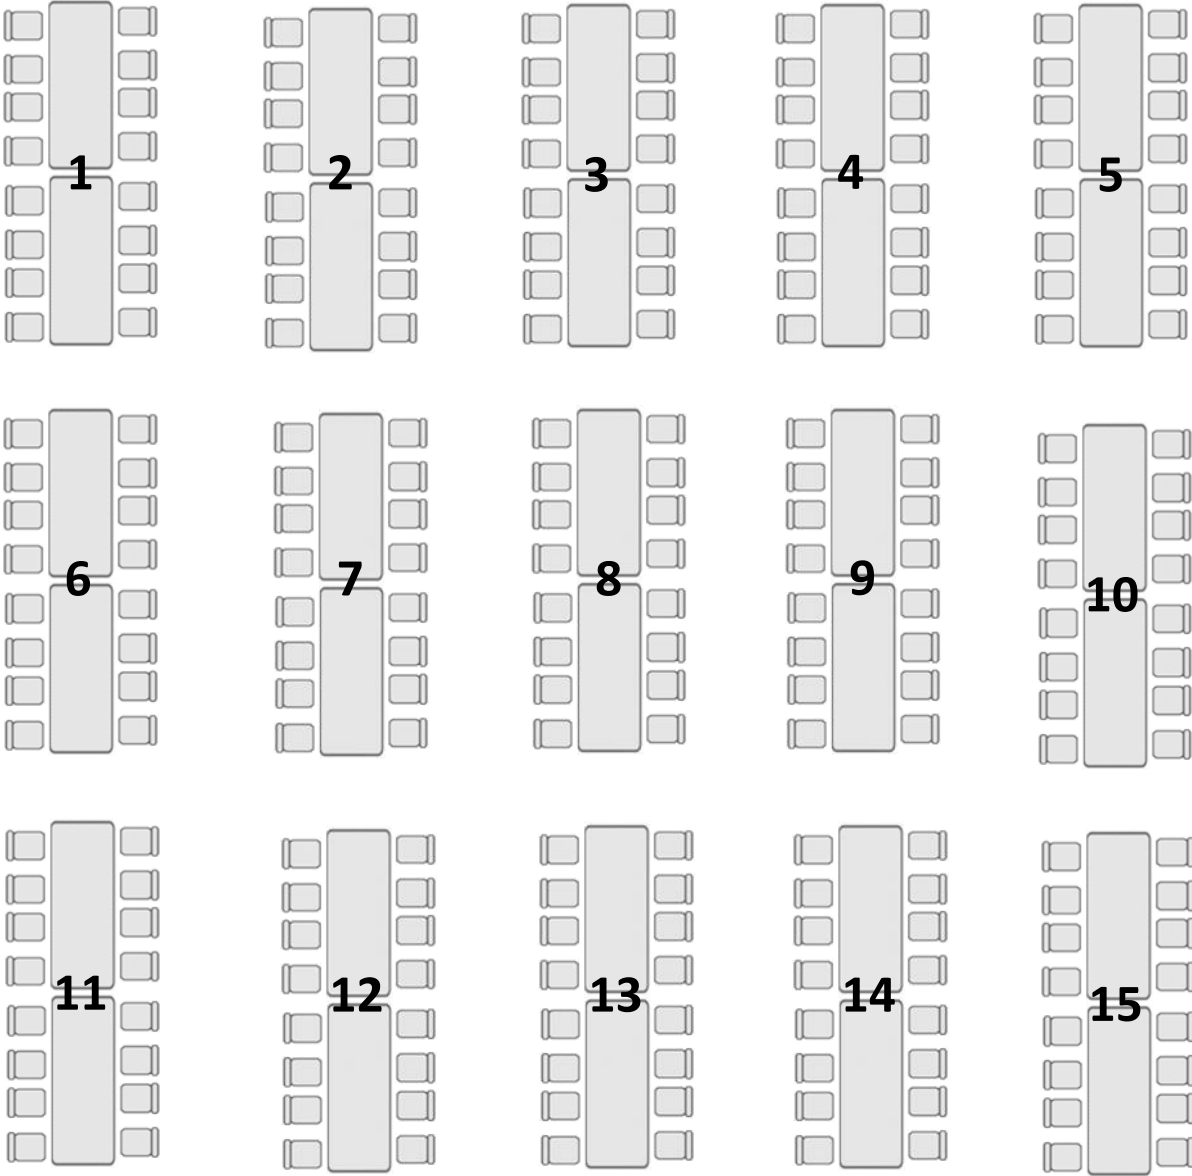

PROJECTOR SCREEN

PROJECTOR SCREEN STAGE

BAR

240Pax

KITCHEN

Buffet Items

Baine Marie